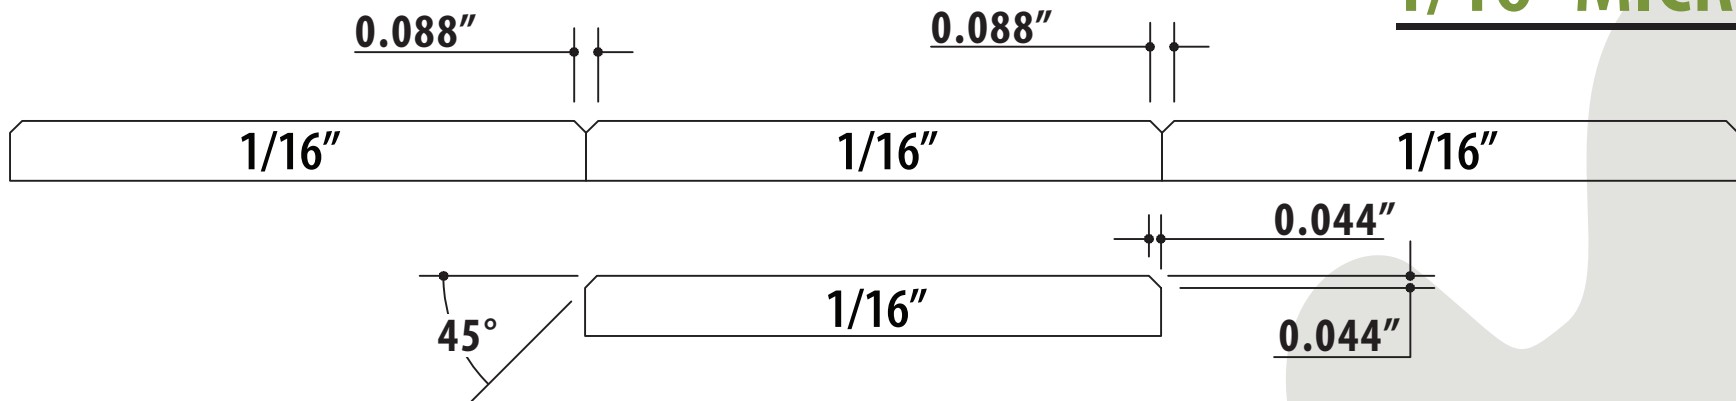

BEVEL

1/16" MICRO | 1/8" STANDARD

1/16" MICRO

1/8" STANDARD